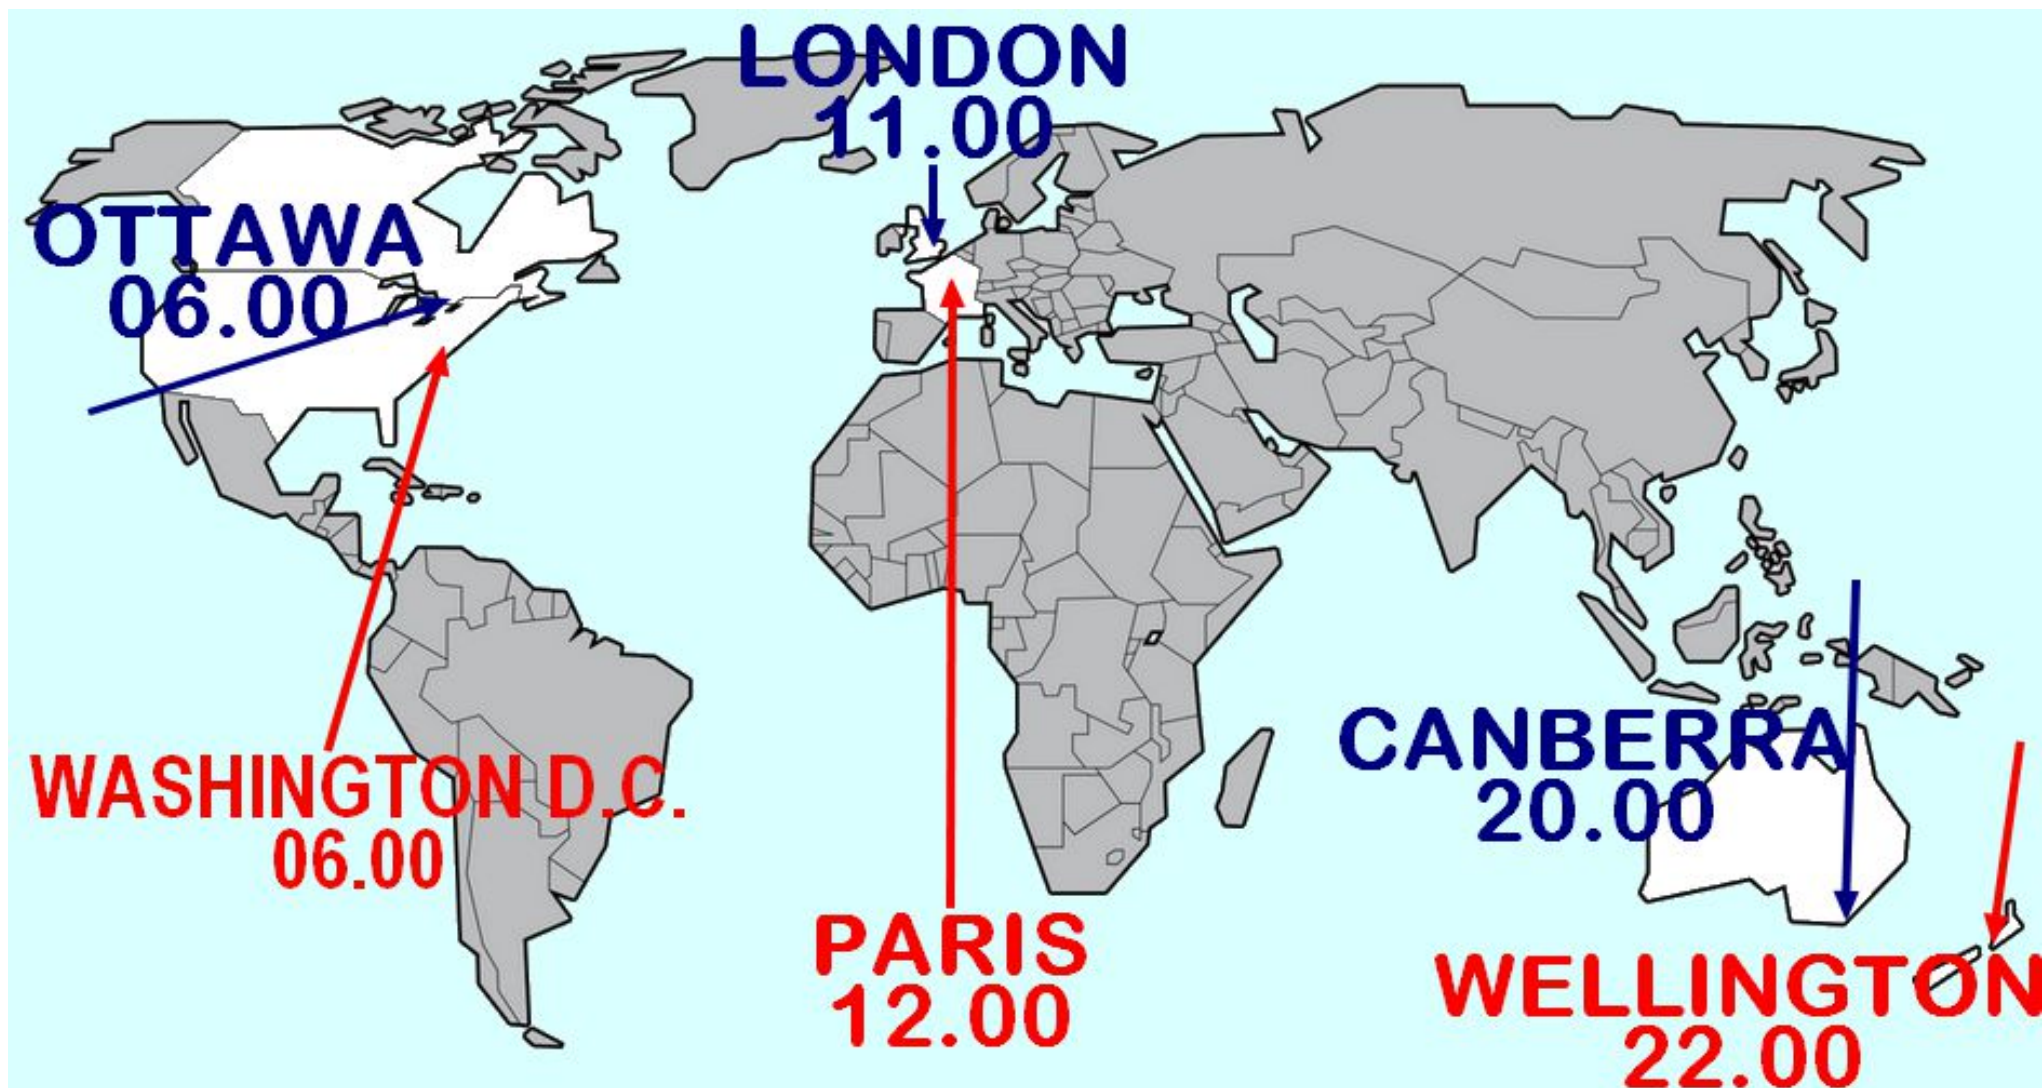

# WORLD TIMES – SUMMER TIME

# What time is it?

When it's **12.00** in **Paris**:

It's **22.00** in **Wellington**, it's **20.00** in **Canberra**,

It's **11.00** in **London**, it's **06.00** in **Washington DC** and **Ottawa**.

Source : <https://www.timeanddate.com/worldclock/>